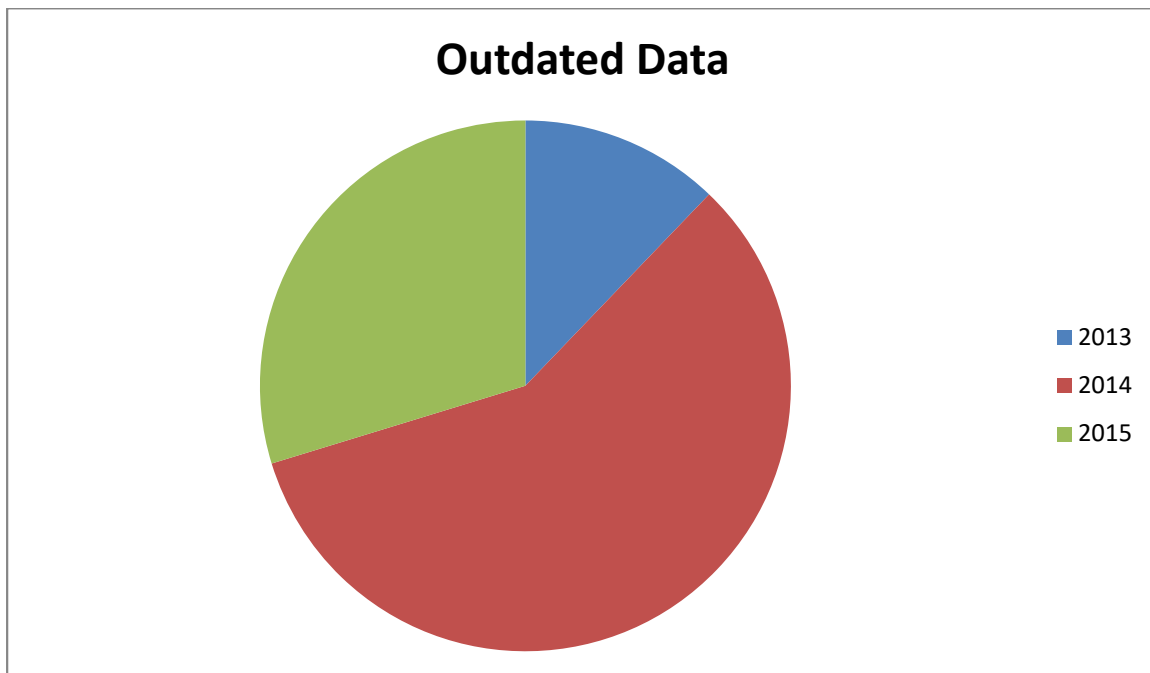

2016 HIPS databank statistics

4650 irises (up 30% from 3566 in 2015, in spite of losses)

83 losses (down to 0 growers from 2015)

120 total databank lists (up 30% from 92 in 2015)

2016 HIPS databank statistics

28 new reports / 18 revised reports / 74 outdated reports = 120 reports for 2016

9 reports dating 2013 / 43 reports dating 2014 / 22 reports dating 2015 = 74 outdated reports