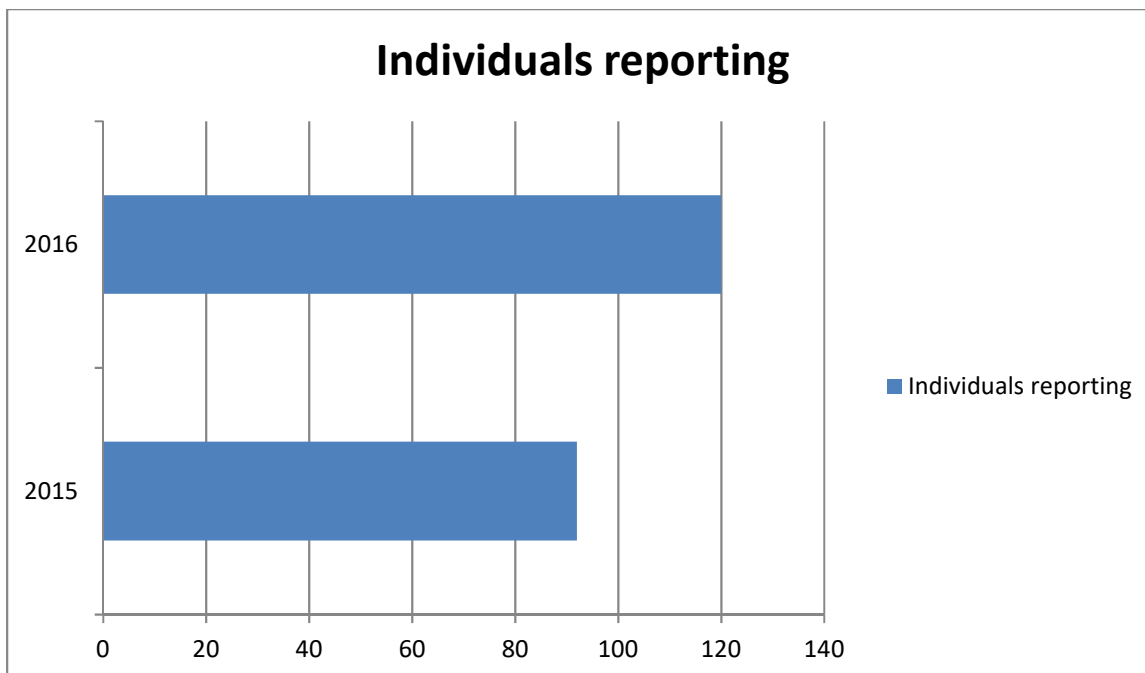

2016 HIPS databank statistics

4650 irises (up 30% from 3566 in 2015, in spite of losses)

83 losses (down to 0 growers from 2015)

120 total databank lists (up 30% from 92 in 2015)

2016 HIPS databank statistics

28 new reports / 18 revised reports / 74 outdated reports = 120 reports for 2016

9 reports dating 2013 / 43 reports dating 2014 / 22 reports dating 2015 = 74 outdated reports