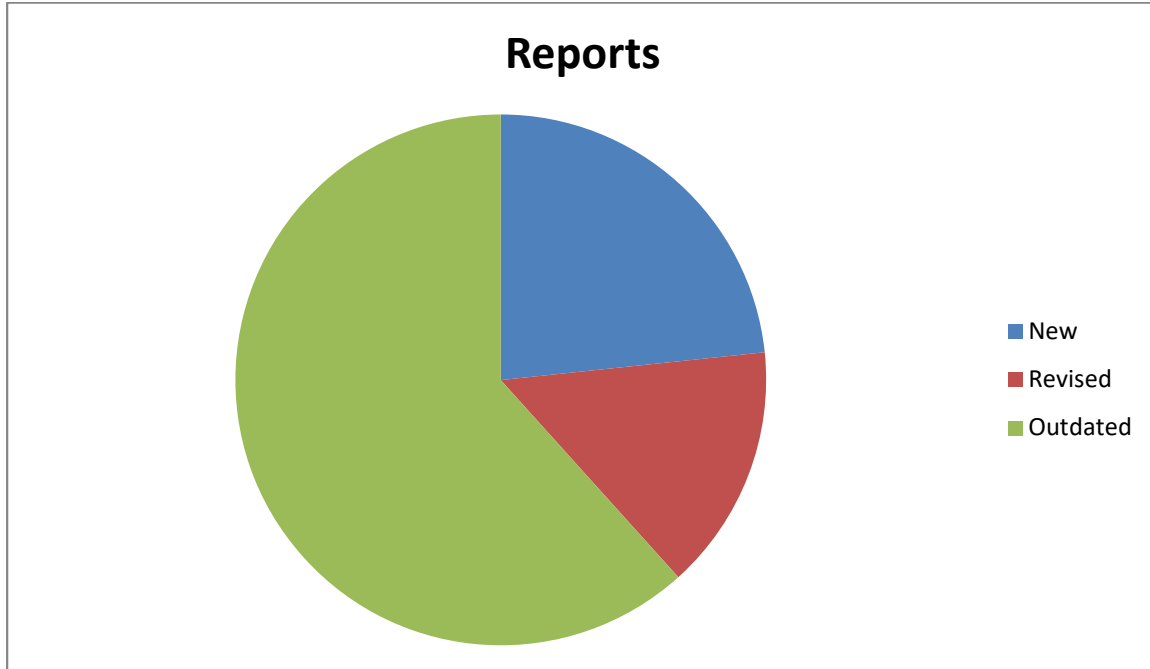

2016 HIPS databank statistics

4650 irises (up 30% from 3566 in 2015, in spite of losses)

83 losses (down to 0 growers from 2015)

120 total databank lists (up 30% from 92 in 2015)

2016 HIPS databank statistics

28 new reports / 18 revised reports / 74 outdated reports = 120 reports for 2016

9 reports dating 2013 / 43 reports dating 2014 / 22 reports dating 2015 = 74 outdated reports