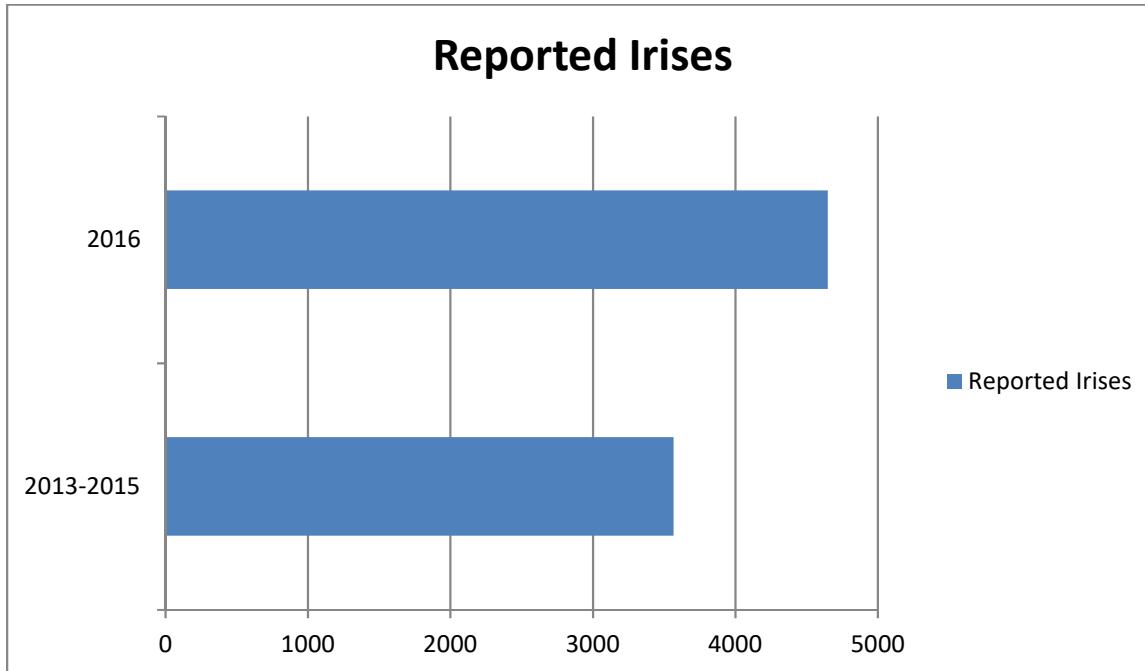

2016 HIPS databank statistics

4650 irises (up 30% from 3566 in 2015, in spite of losses)

83 losses (down to 0 growers from 2015)

120 total databank lists (up 30% from 92 in 2015)

2016 HIPS databank statistics

28 new reports / 18 revised reports / 74 outdated reports = 120 reports for 2016

9 reports dating 2013 / 43 reports dating 2014 / 22 reports dating 2015 = 74 outdated reports